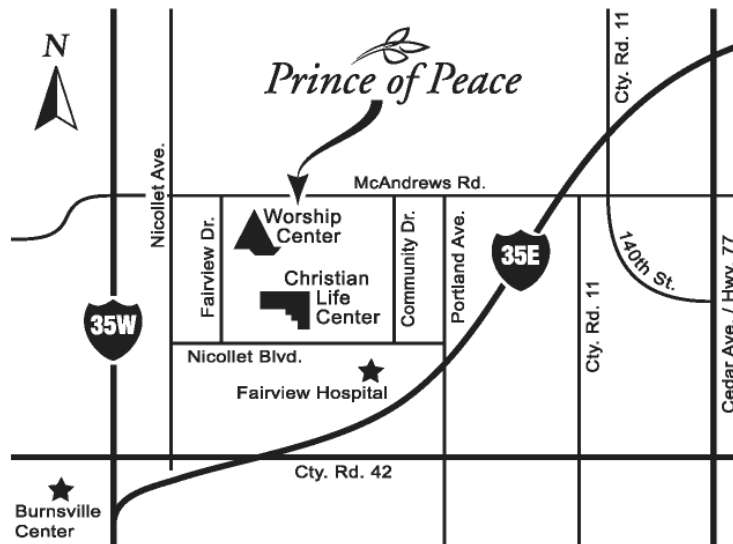

Driving Directions to Prince of Peace Lutheran Church, Burnsville

Driving Directions to Prince of Peace Lutheran Church

13901 Fairview Drive, Burnsville, Minnesota 55337 | 952.435.8102 | www.princeofpeaceonline.org

Directions from the North

On 35W Head south to County Road 42. Turn left on County Road 42. Cross the freeway and go past the stop lights at the entrance ramp to go north on 35W. Proceed to the next set of lights which is at Nicollet Avenue. Turn left onto Nicollet Avenue. Proceed to the second stop light which is at Nicollet Boulevard. Turn right onto Nicollet Boulevard. Proceed to the first intersection which is Fairview Drive. Turn left on Fairview Drive and enter the second or third parking lots to reach the Worship Center.

On 35E Head south to County Road 42. Turn right on County Road 42. Proceed to the first stop light which is Nicollet Avenue. Turn right onto Nicollet Avenue. Proceed to the second stop light which is at Nicollet Boulevard. Turn right onto Nicollet Boulevard. Proceed to the first intersection which is Fairview Drive. Turn left on Fairview Drive and enter the second or third parking lots to reach the Worship Center.

Directions from the South

On 35W Head north on 35W. When it splits into 35W and 35E, stay to the right and take 35E. Take the first exit, which is County Road 42. Turn left onto County Road 42. Proceed to the second stop light which is Nicollet Avenue. Turn right onto Nicollet Avenue. Proceed to the second stop light which is at Nicollet Boulevard. Turn right onto Nicollet Boulevard. Proceed to the first intersection which is Fairview Drive. Turn left on Fairview Drive and enter the second or third parking lots to reach the Worship Center.

Directions from the East

On County Road 42 Head west on County Road 42. Proceed to Nicollet Avenue. Turn right onto Nicollet Avenue. Proceed to the second stop light which is at Nicollet Boulevard. Turn right onto Nicollet Boulevard. Proceed to the first intersection which is Fairview Drive. Turn left on Fairview Drive and enter the second or third parking lots to reach the Worship Center.

Directions from the West

On County Road 42 Head east on County Road 42. Proceed to Nicollet Avenue. Turn left onto Nicollet Avenue. Proceed to the second stop light which is at Nicollet Boulevard. Turn right onto Nicollet Boulevard. Proceed to the first intersection which is Fairview Drive. Turn left on Fairview Drive and enter the second or third parking lots to reach the Worship Center.